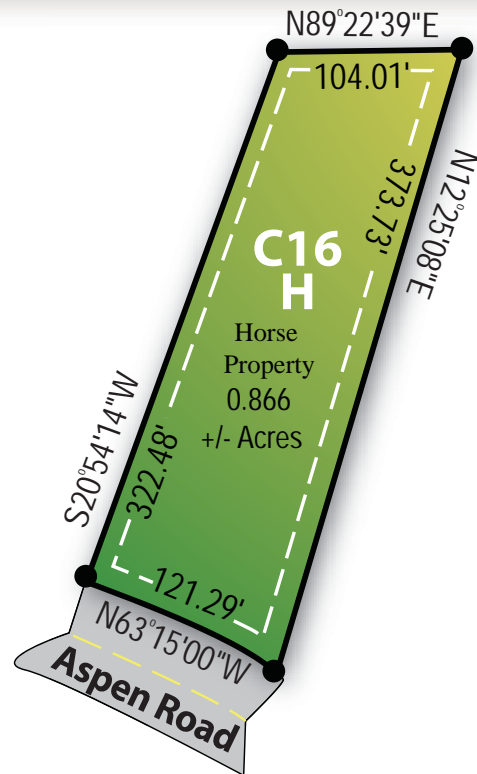

Wild Willow

New Sub Phase 2C Now Open!
FOR SALE \$220,000

364 Aspen Road, Francis, Utah

Approx. 15 minutes East from World Famous Park City and Deer Valley Resort, Utah

Approximately 0.866 +/- Acres

Contact Tom Flinders
 (801) 599-1933 or (435) 649-7910
 tom@flindersrealty.com