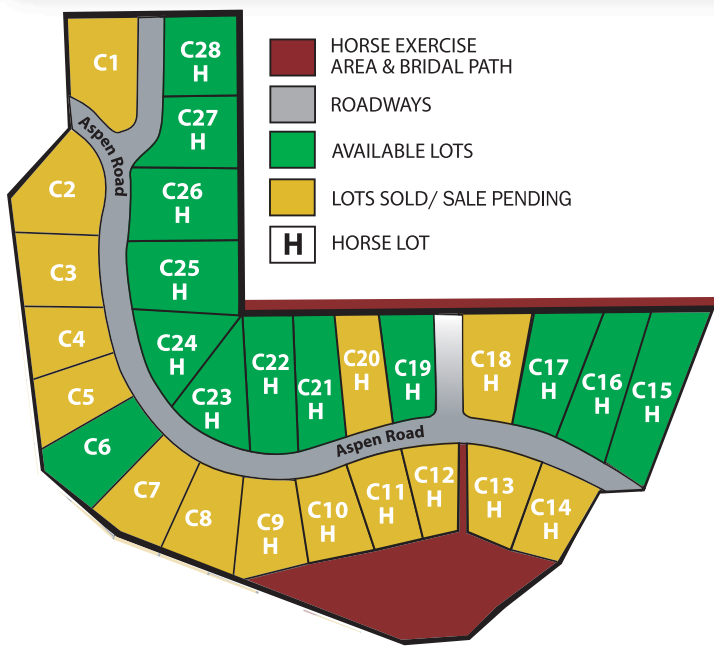

Wild Willow

New Sub Phase 2C Now Open!
FOR SALE \$220,000

364 Aspen Road, Francis, Utah

Approx. 15 minutes East from World Famous Park City and Deer Valley Resort, Utah

Approximately 0.866 +/- Acres

Contact Tom Flinders
 (801) 599-1933 or (435) 649-7910
 tom@flindersrealty.com