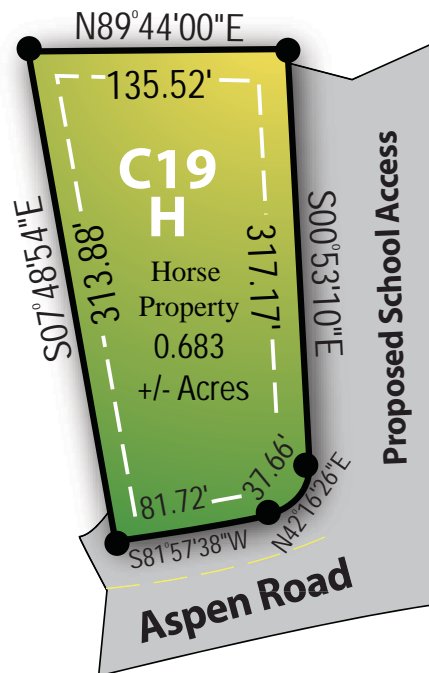

Wild Willow

New Sub Phase 2C Now Open!
FOR SALE \$190,000

432 Aspen Road, Francis, Utah

Approx. 15 minutes East from World Famous Park City and Deer Valley Resort, Utah

Approximately 0.683 +/- Acres

Contact Tom Flinders
 (801) 599-1933 or (435) 649-7910
 tom@flindersrealty.com