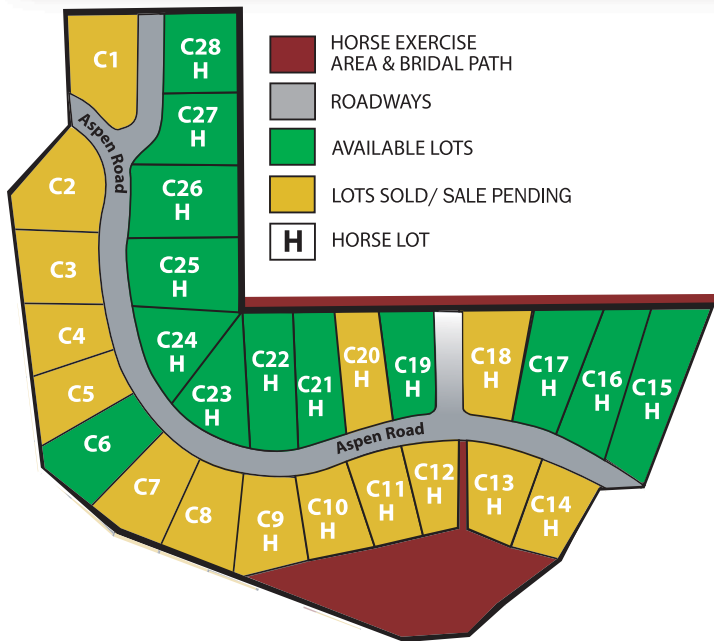

Wild Willow

New Sub Phase 2C Now Open!
FOR SALE \$190,000

432 Aspen Road, Francis, Utah

Approx. 15 minutes East from World Famous Park City and Deer Valley Resort, Utah

Approximately 0.683 +/- Acres

Contact Tom Flinders
 (801) 599-1933 or (435) 649-7910
 tom@flindersrealty.com