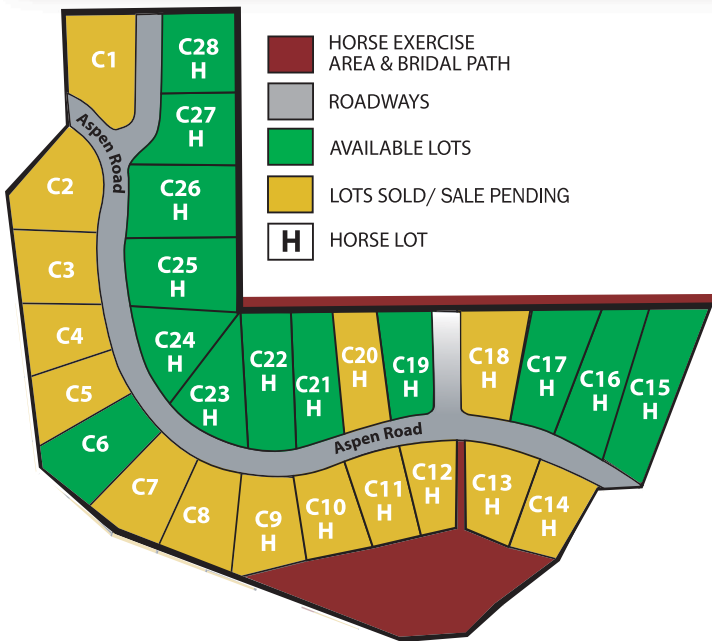

Wild Willow

New Sub Phase 2C Now Open!
FOR SALE \$193,000

492 Aspen Road, Francis, Utah

Approx. 15 minutes East from World Famous Park City and Deer Valley Resort, Utah

Approximately 0.692 +/- Acres

Contact Tom Flinders
 (801) 599-1933 or (435) 649-7910
 tom@flindersrealty.com