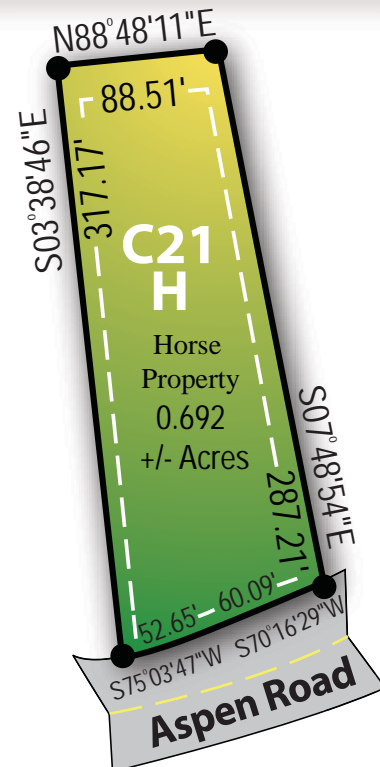

Wild Willow

New Sub Phase 2C Now Open!
FOR SALE \$193,000

492 Aspen Road, Francis, Utah

Approx. 15 minutes East from World Famous Park City and Deer Valley Resort, Utah

Approximately 0.692 +/- Acres

Contact Tom Flinders
 (801) 599-1933 or (435) 649-7910
 tom@flindersrealty.com