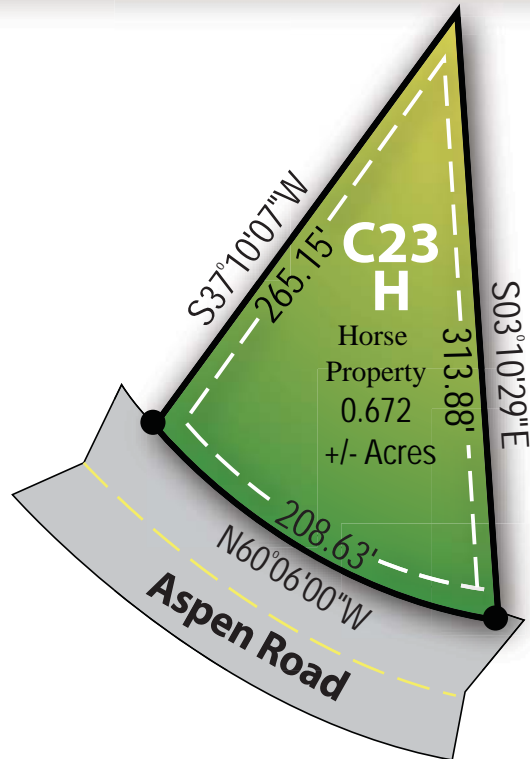

# Wild Willow

New Sub Phase 2C Now Open!  
**FOR SALE \$185,000**

560 Aspen Road, Francis, Utah

Approx. 15 minutes East from World Famous Park City and Deer Valley Resort, Utah

Approximately 0.672 +/- Acres