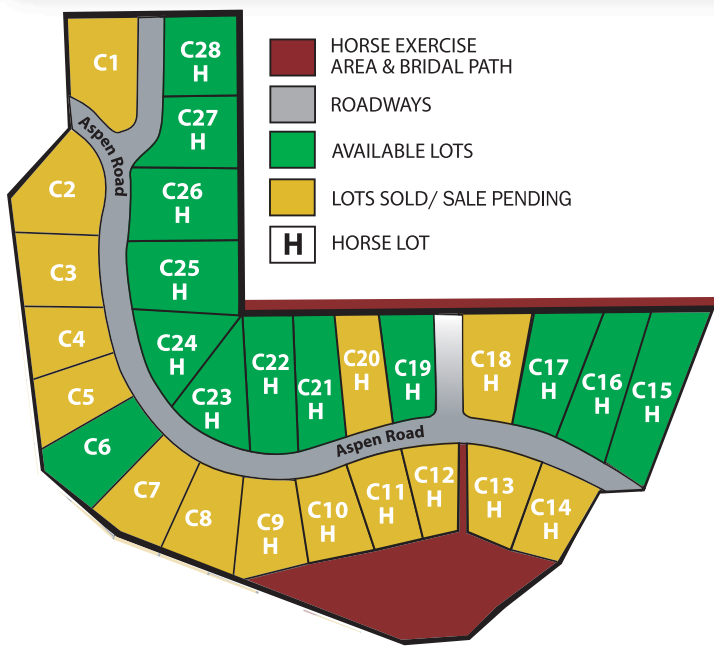

# Wild Willow

New Sub Phase 2C Now Open!  
**FOR SALE \$185,000**

560 Aspen Road, Francis, Utah

Approx. 15 minutes East from World Famous Park City and Deer Valley Resort, Utah

Approximately 0.672 +/- Acres