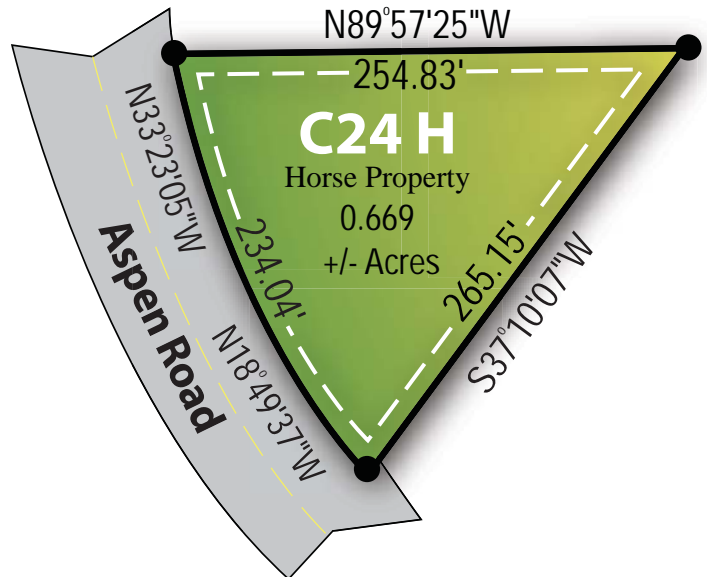

Wild Willow

New Sub Phase 2C Now Open!
FOR SALE \$185,000

574 Aspen Road, Francis, Utah

Approx. 15 minutes East from World Famous Park City and Deer Valley Resort, Utah

Approximately 0.669 +/- Acres

Contact Tom Flinders
 (801) 599-1933 or (435) 649-7910
 tom@flindersrealty.com