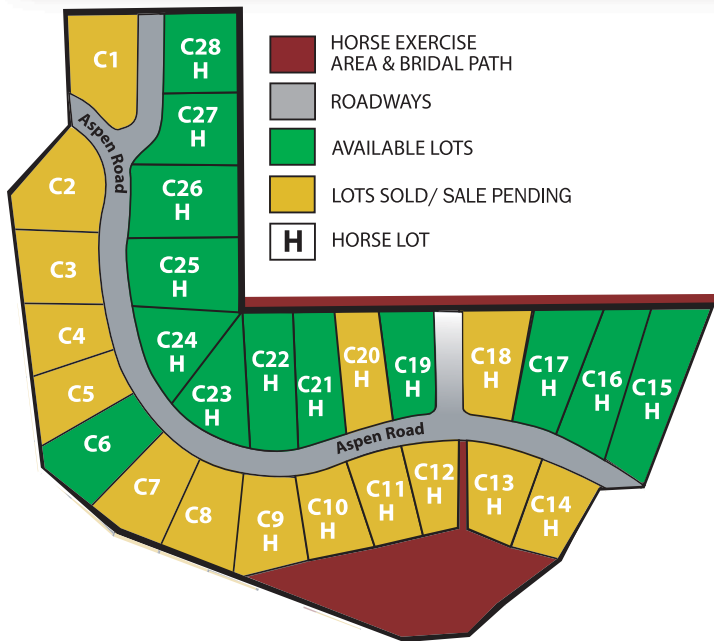

Wild Willow

New Sub Phase 2C Now Open!
FOR SALE \$185,000

574 Aspen Road, Francis, Utah

Approx. 15 minutes East from World Famous Park City and Deer Valley Resort, Utah

Approximately 0.669 +/- Acres

Contact Tom Flinders
 (801) 599-1933 or (435) 649-7910
 tom@flindersrealty.com