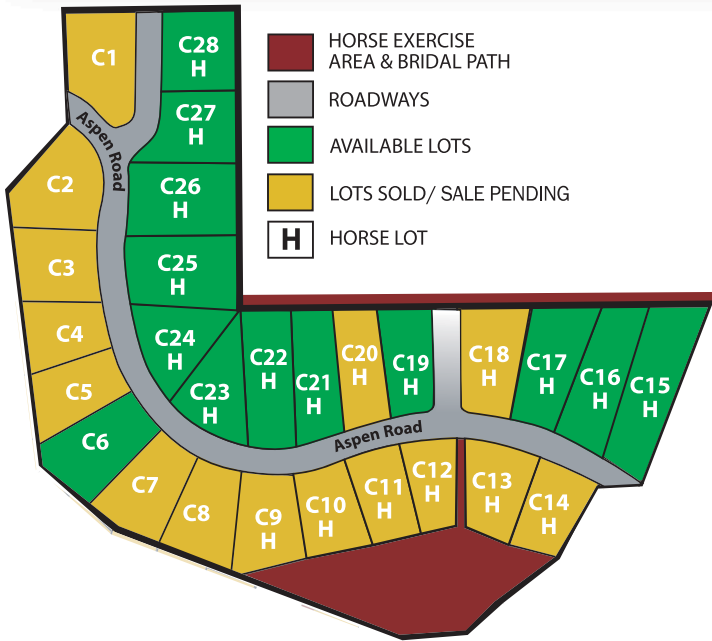

Wild Willow

New Sub Phase 2C Now Open!
FOR SALE \$247,000

582 Aspen Road, Francis, Utah

Approx. 15 minutes East from World Famous Park City and Deer Valley Resort, Utah

Approximately 1.010 +/- Acres

Contact Tom Flinders
 (801) 599-1933 or (435) 649-7910
 tom@flindersrealty.com