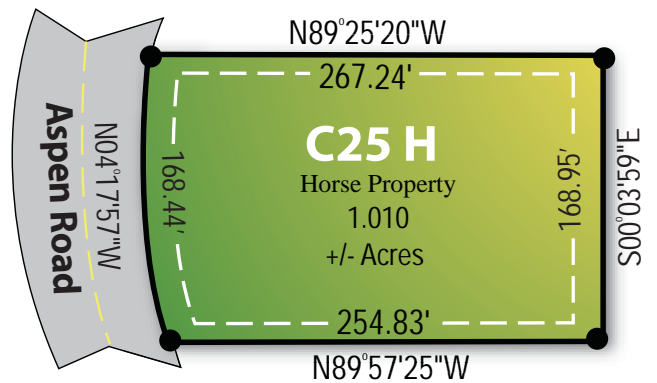

Wild Willow

New Sub Phase 2C Now Open!
FOR SALE \$247,000

582 Aspen Road, Francis, Utah

Approx. 15 minutes East from World Famous Park City and Deer Valley Resort, Utah

Approximately 1.010 +/- Acres

Contact Tom Flinders
 (801) 599-1933 or (435) 649-7910
 tom@flindersrealty.com