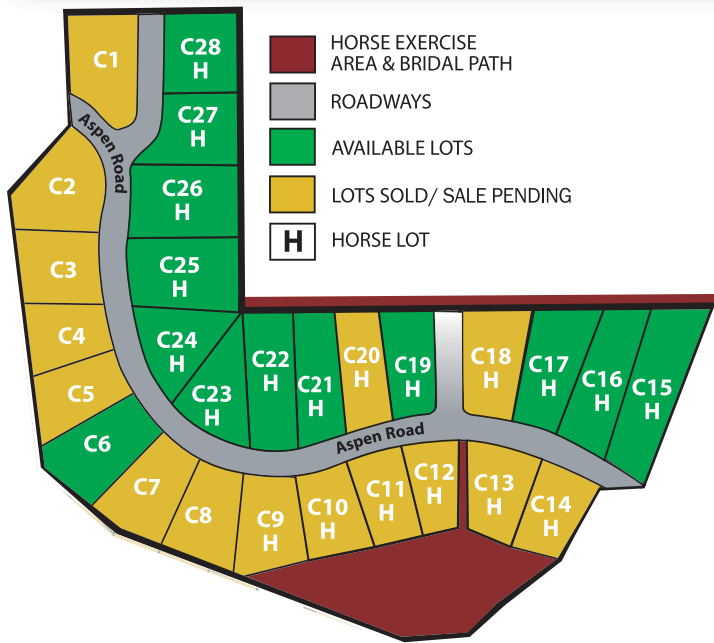

Wild Willow

New Sub Phase 2C *Now Open!*
FOR SALE \$201,000

592 Spruce Way, Francis, Utah

Approx. 15 minutes East from World Famous Park City and Deer Valley Resort, Utah

Approximately 0.751 +/- Acres

Contact Tom Flinders
 (801) 599-1933 or (435) 649-7910
 tom@flindersrealty.com