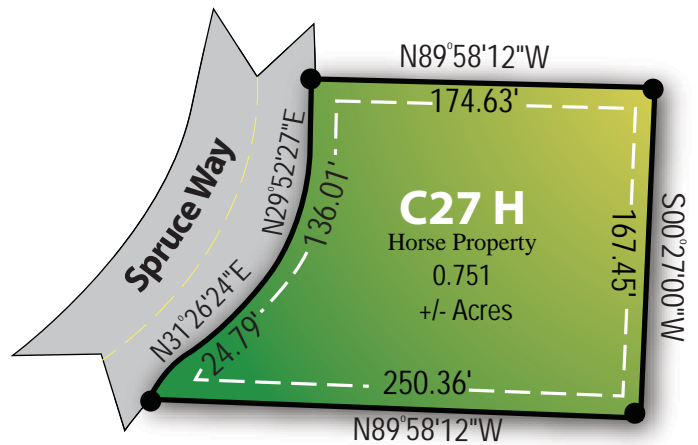

Wild Willow

New Sub Phase 2C *Now Open!*
FOR SALE \$201,000

592 Spruce Way, Francis, Utah

Approx. 15 minutes East from World Famous Park City and Deer Valley Resort, Utah

Approximately 0.751 +/- Acres

Contact Tom Flinders
 (801) 599-1933 or (435) 649-7910
 tom@flindersrealty.com