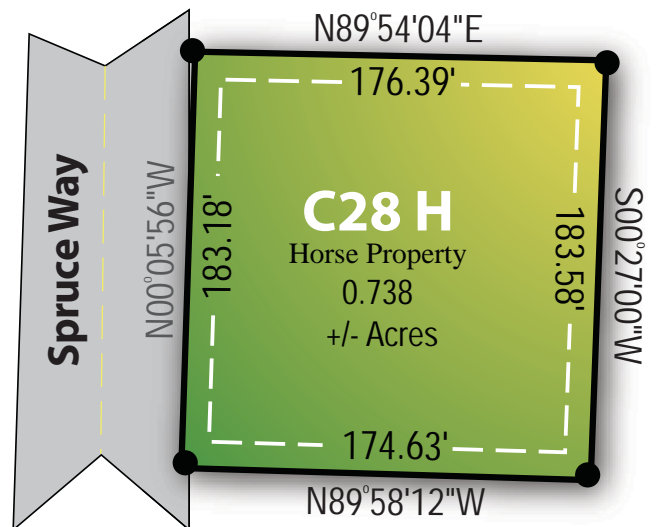

# Wild Willow

New Sub Phase 2C *Now Open!*  
**FOR SALE \$199,000**

596 Spruce Way, Francis, Utah

Approx. 15 minutes East from World Famous Park City and Deer Valley Resort, Utah

Approximately 0.738 +/- Acres