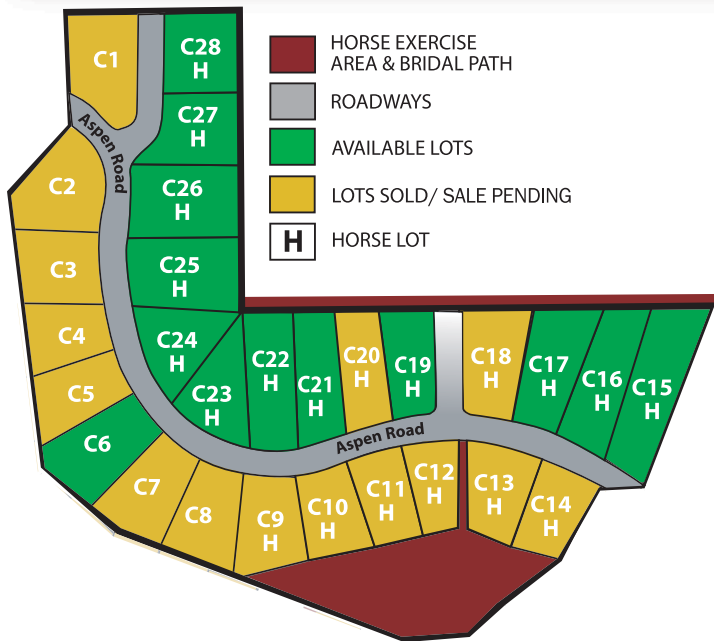

# Wild Willow

New Sub Phase 2C *Now Open!*  
**FOR SALE \$199,000**

596 Spruce Way, Francis, Utah

Approx. 15 minutes East from World Famous Park City and Deer Valley Resort, Utah

Approximately 0.738 +/- Acres