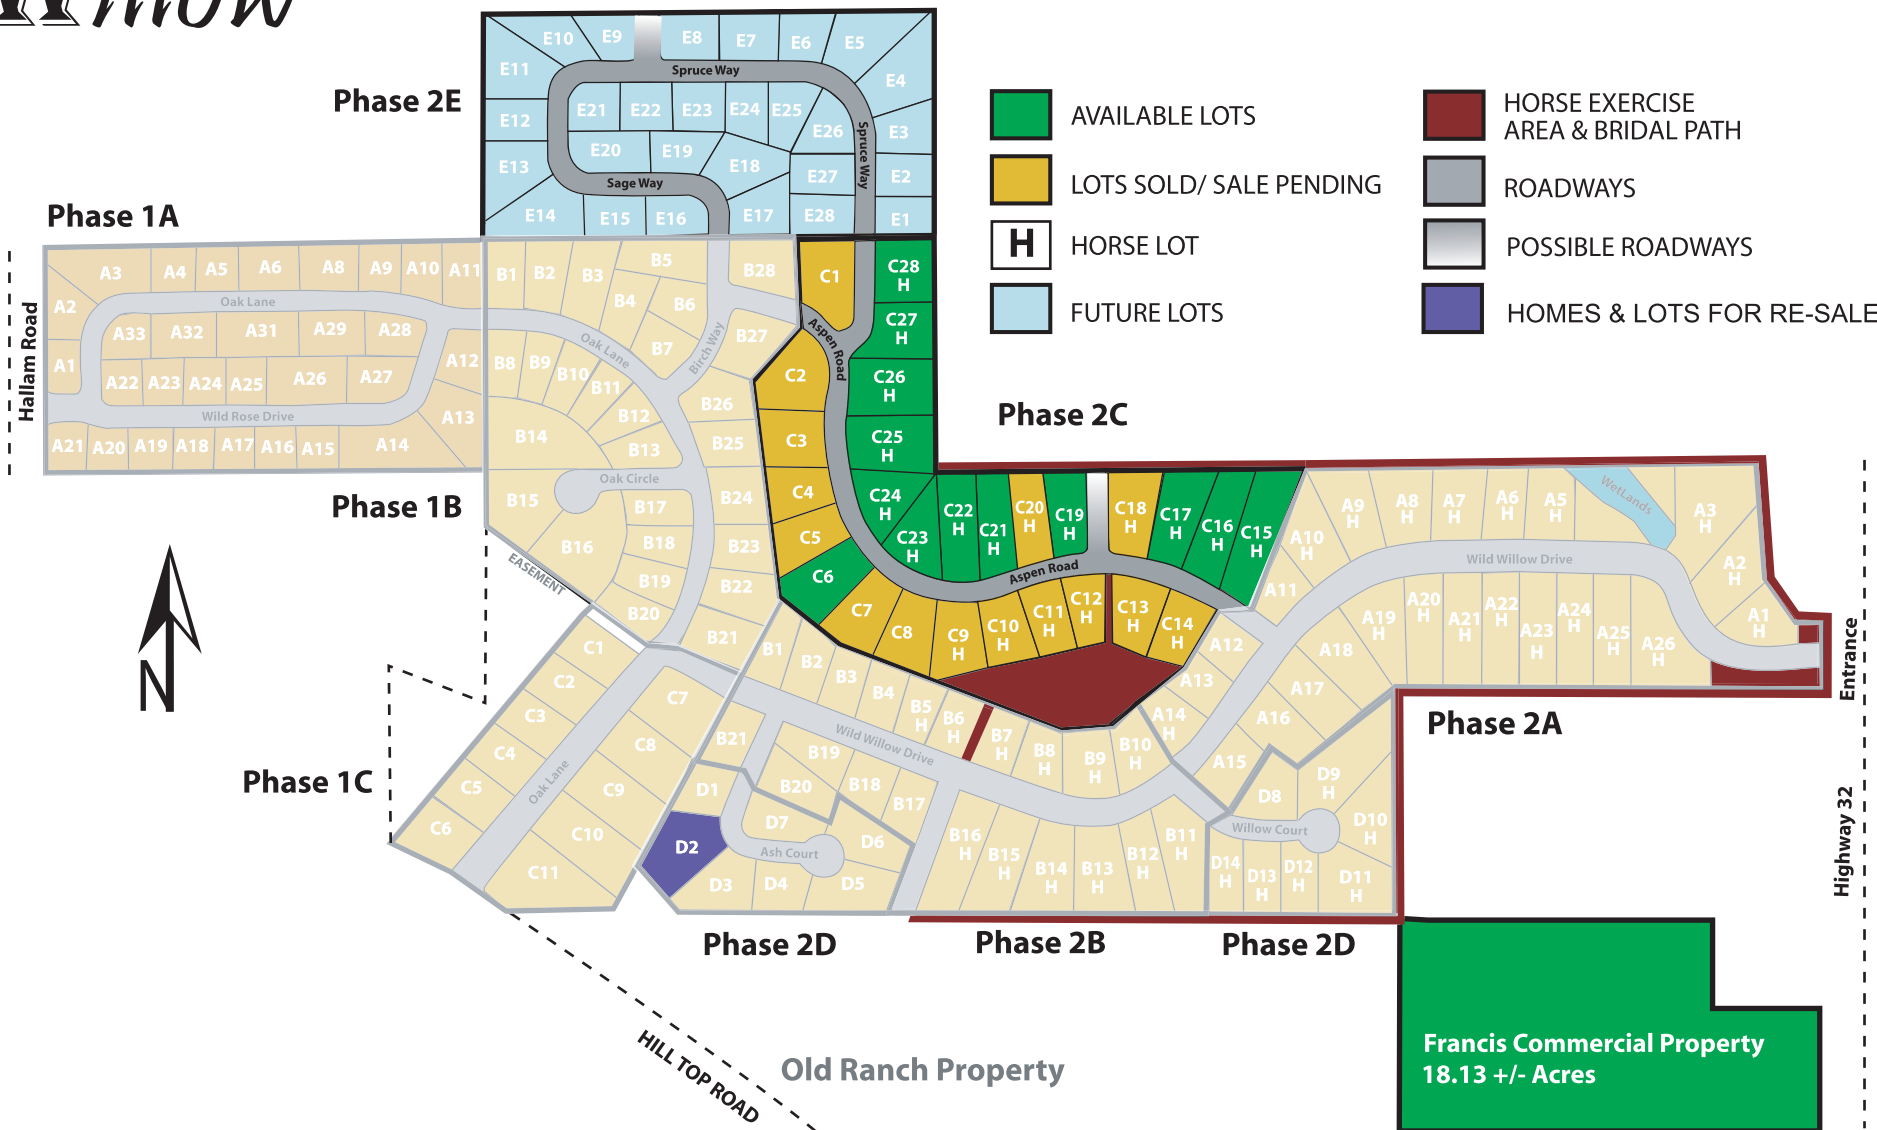

Wild Willow

Development Site Map

"A Dream Come True"

MARKETED BY

FLINDERS REALTY & EXCHANGE | 1-800-649-4755 | www.FlindersRealty.com

This information deemed reliable but not guaranteed by broker. Described properties are subject to change in price, prior sale, or statistical error. Acreage and square footage figures are a courtesy estimate only, of which buyer is to verify prior to closing. Map/Drawing is for orientation purposes only and not to scale.